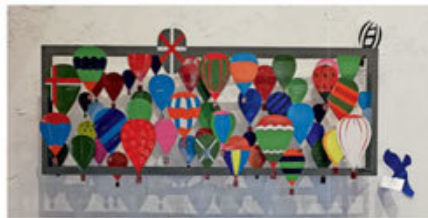

CAROLE MAALOUF ABDOUN Yosama